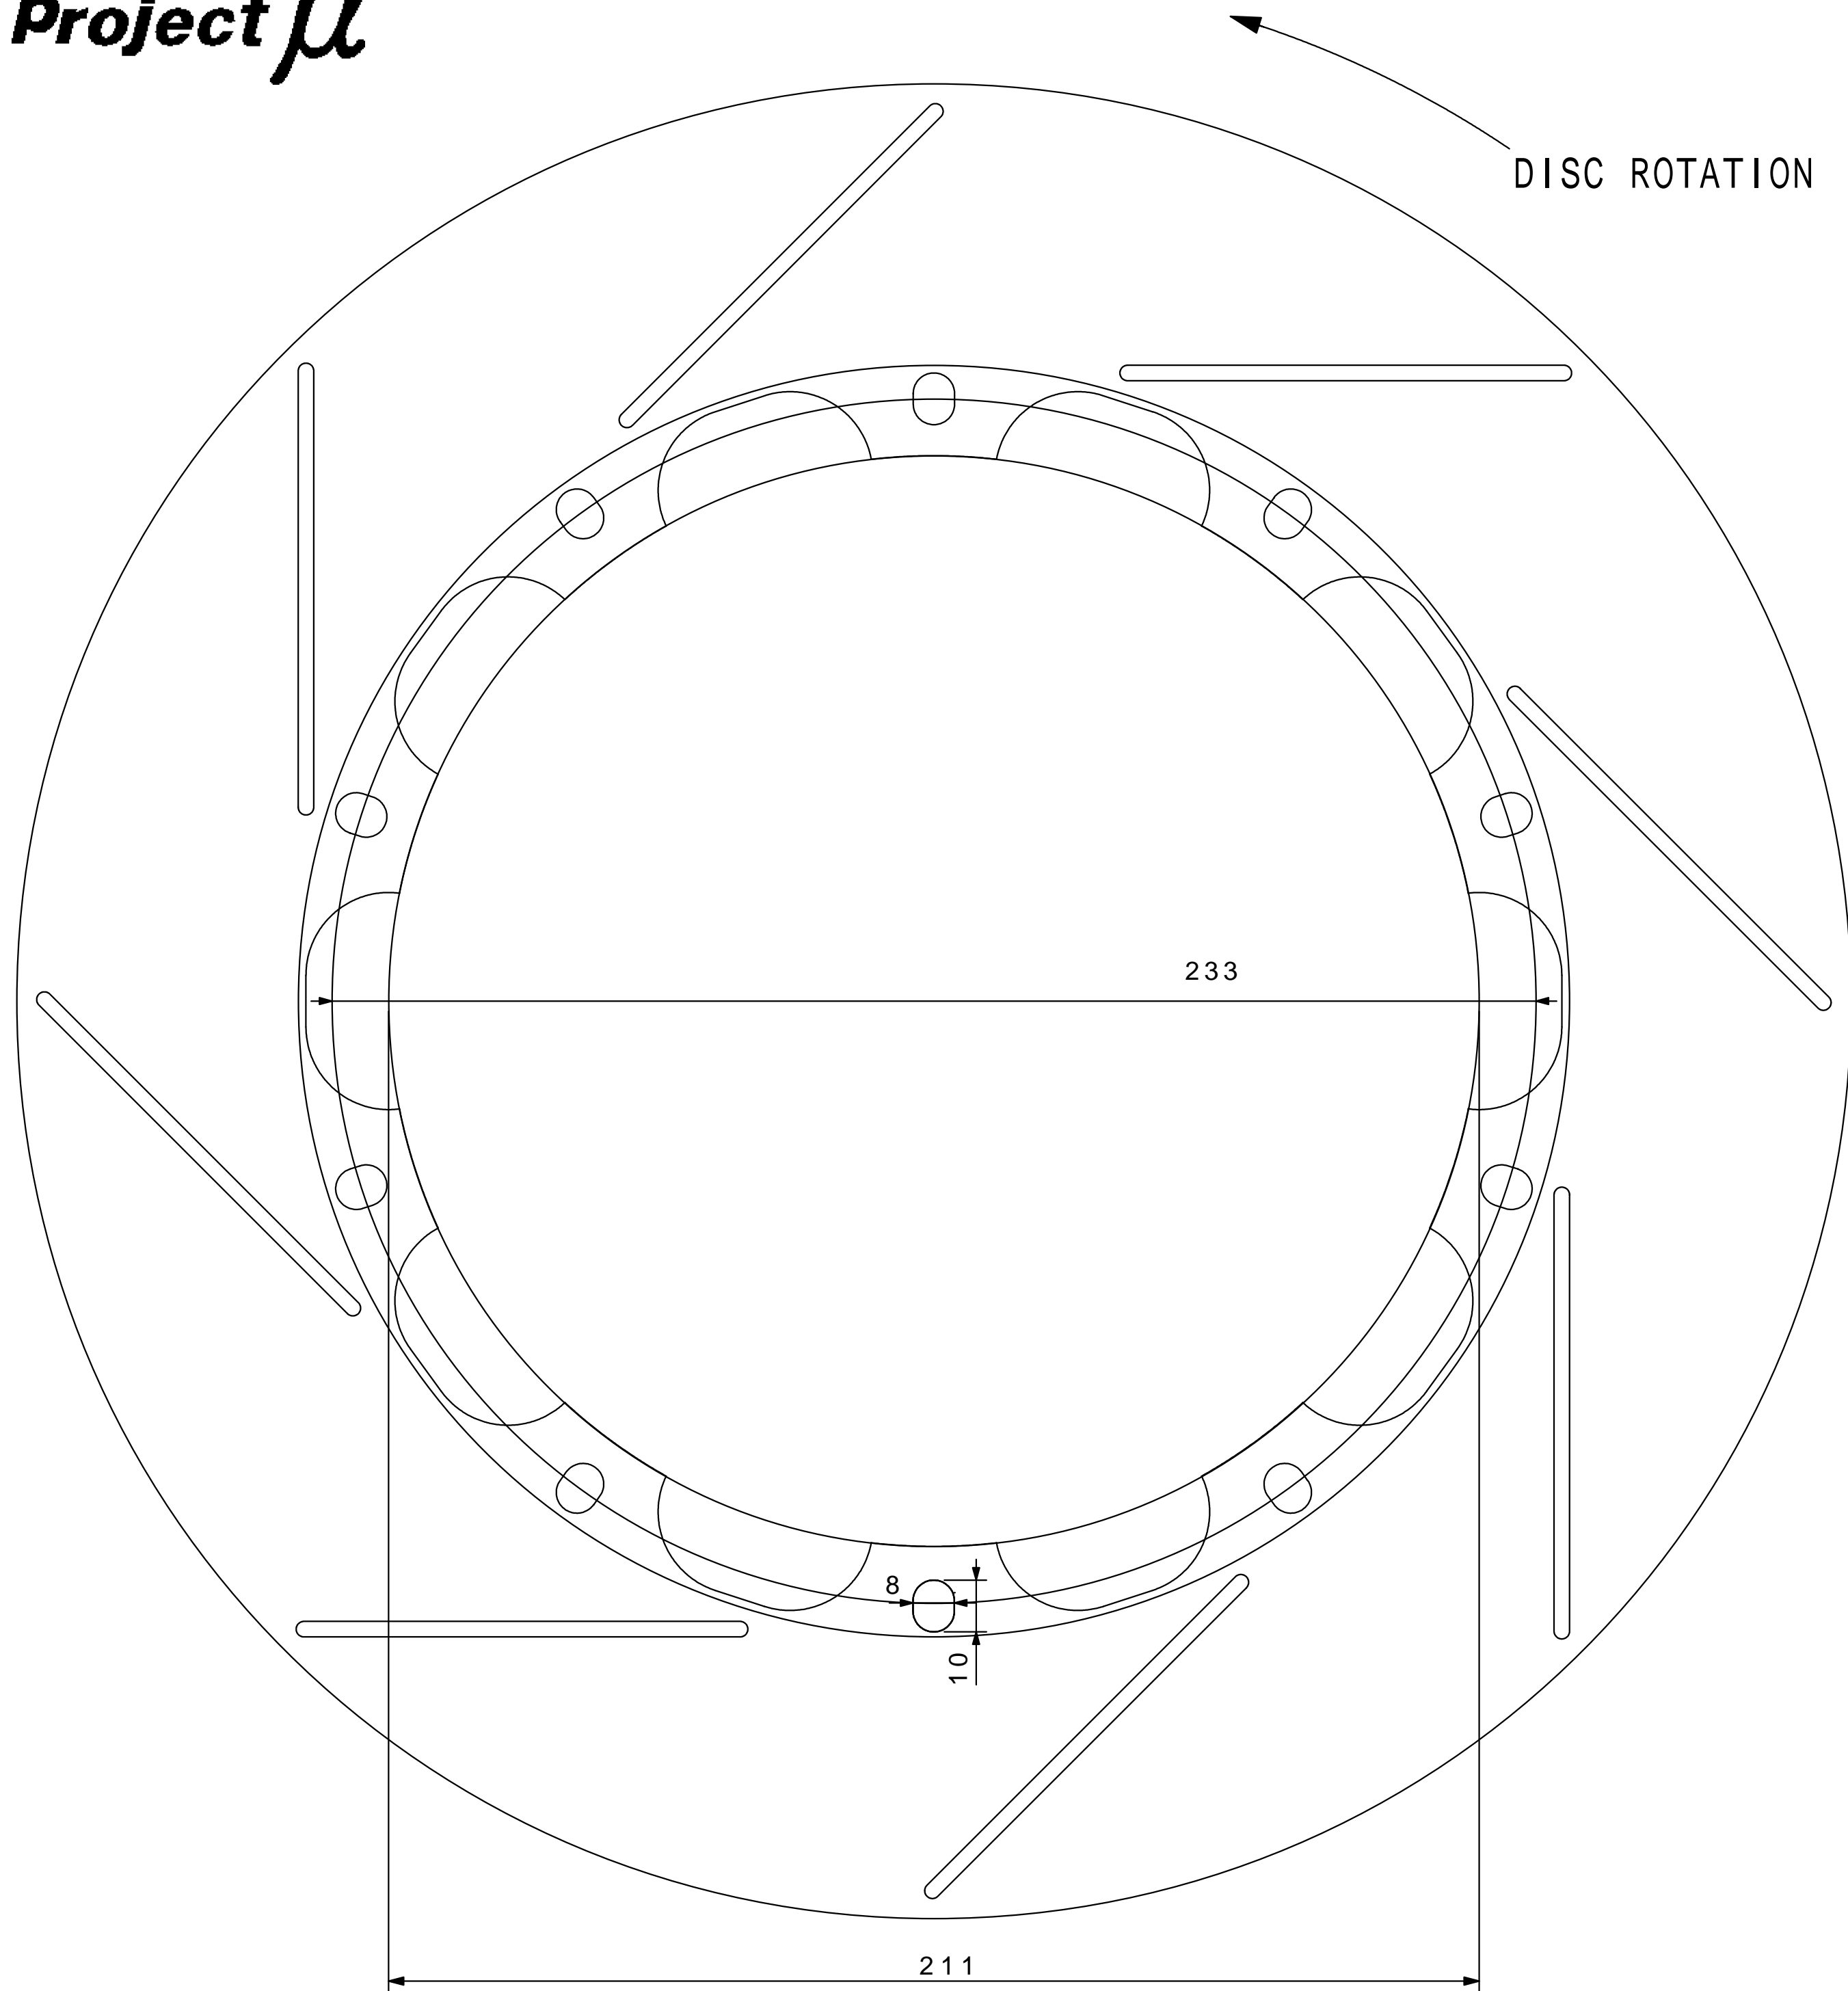

Project μ

NAME	RACING DISC ROTOR
PARTS	RBR010 R/L