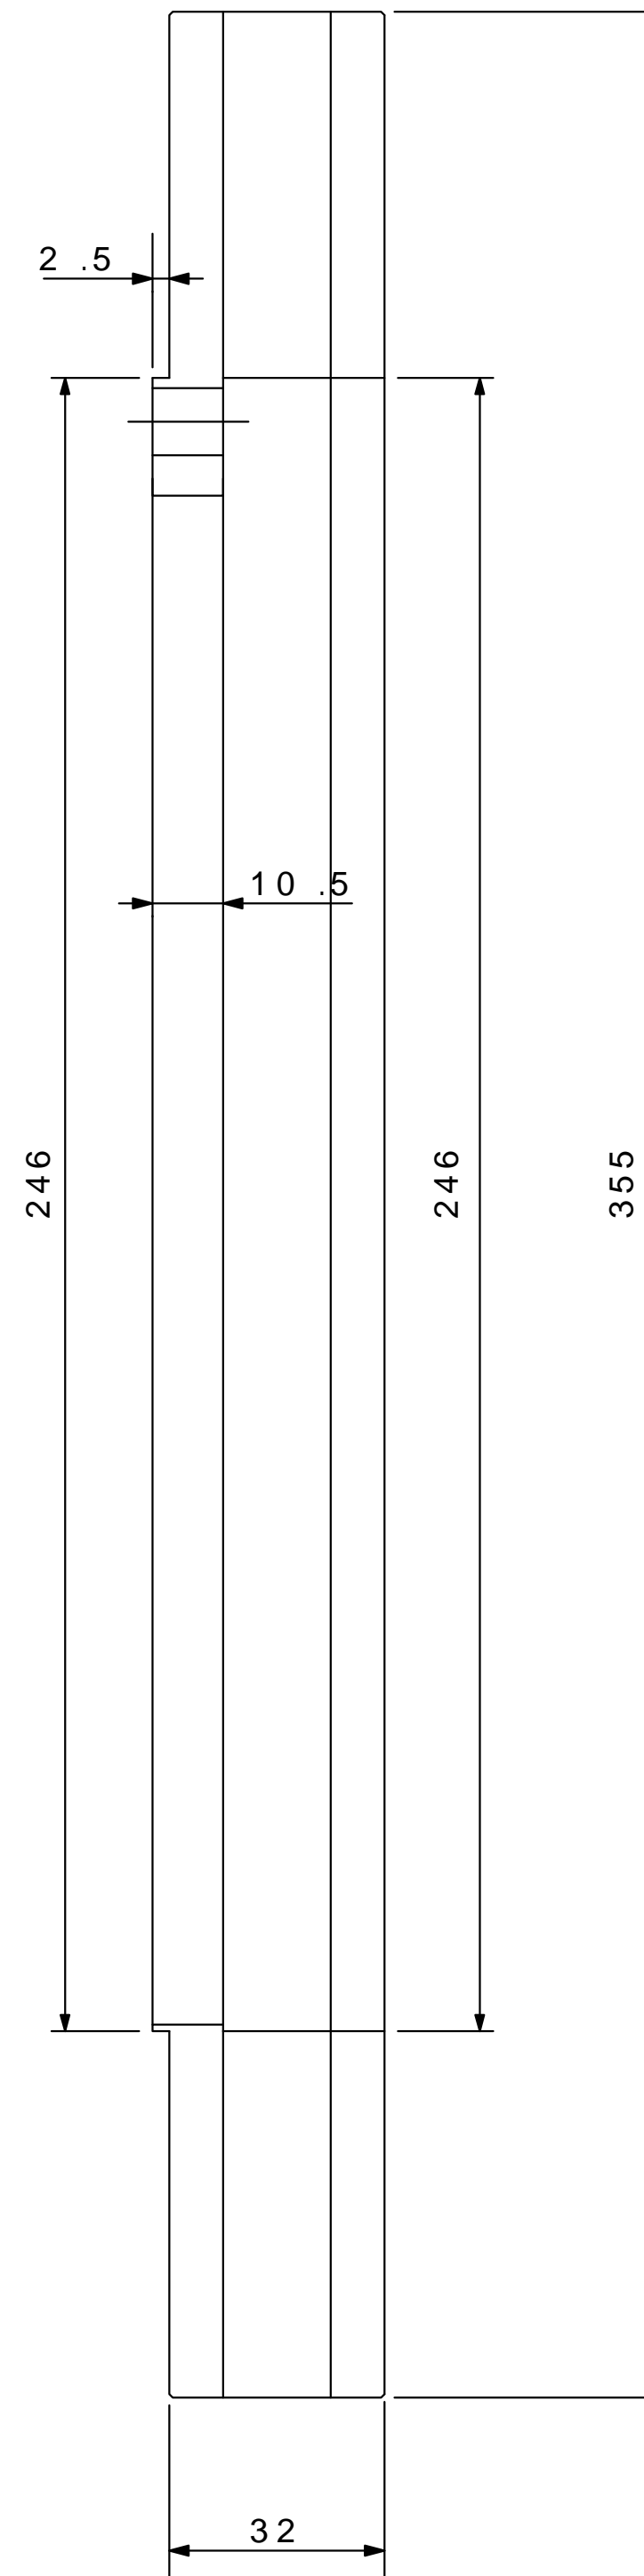

Project μ

NAME	RACING DISC ROTOR
PARTS	RBR010 R/L