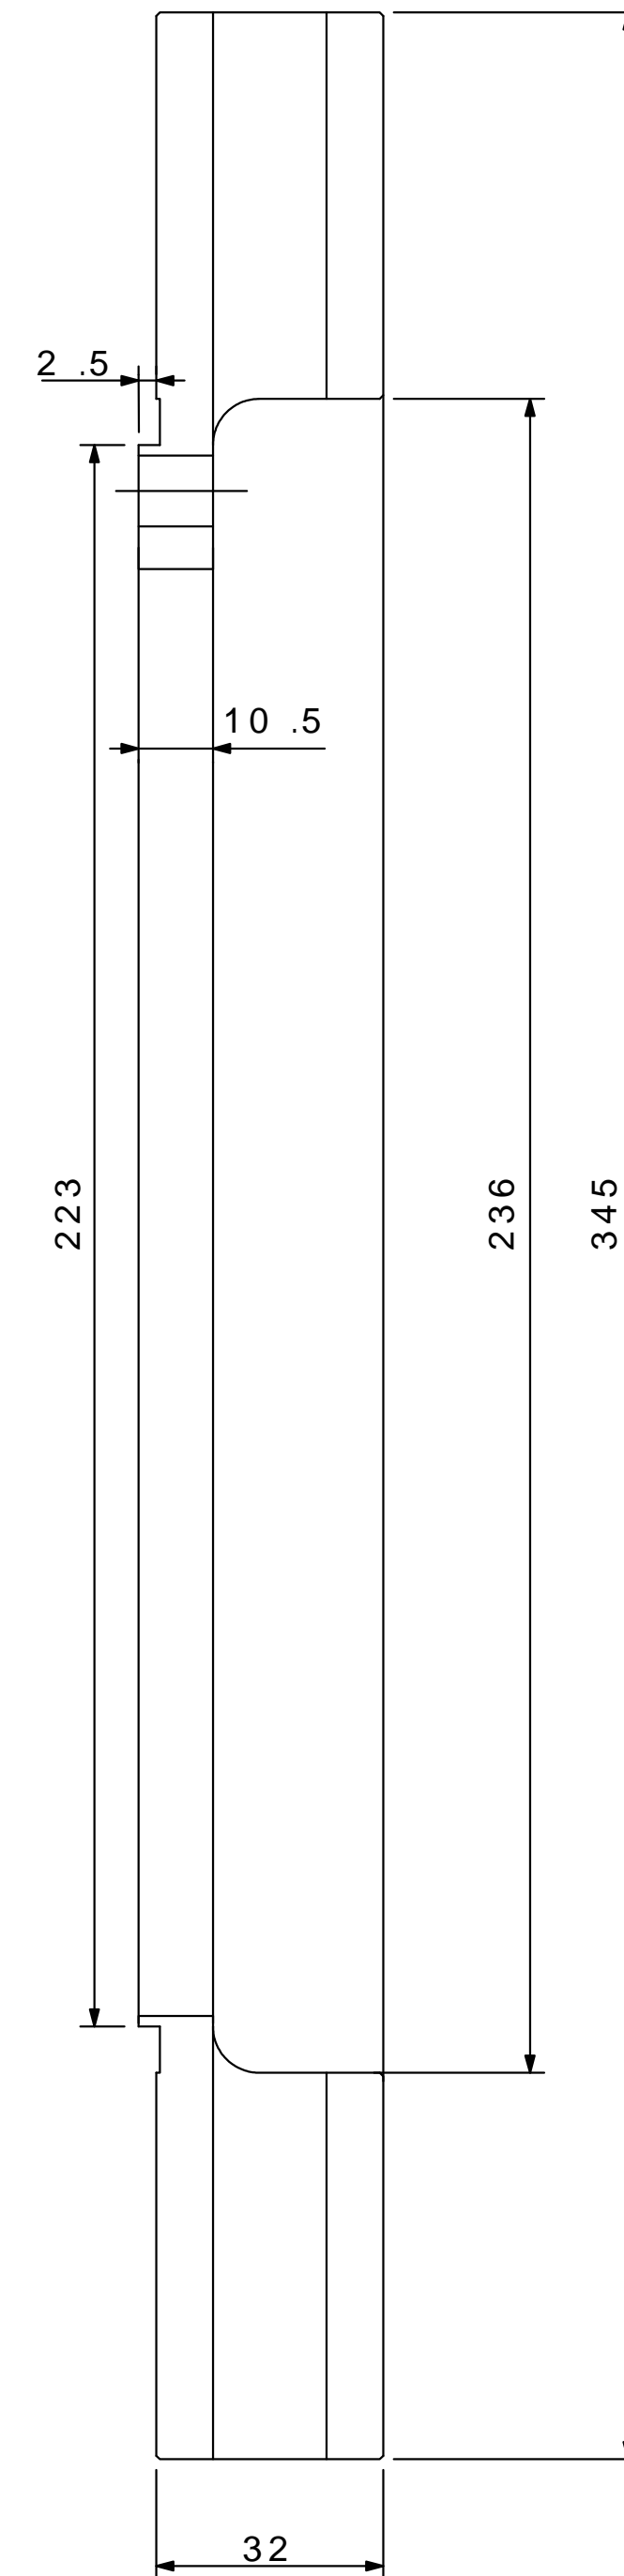

Project μ

NAME	RACING DISC ROTOR
PARTS No.	GRO06 R/L