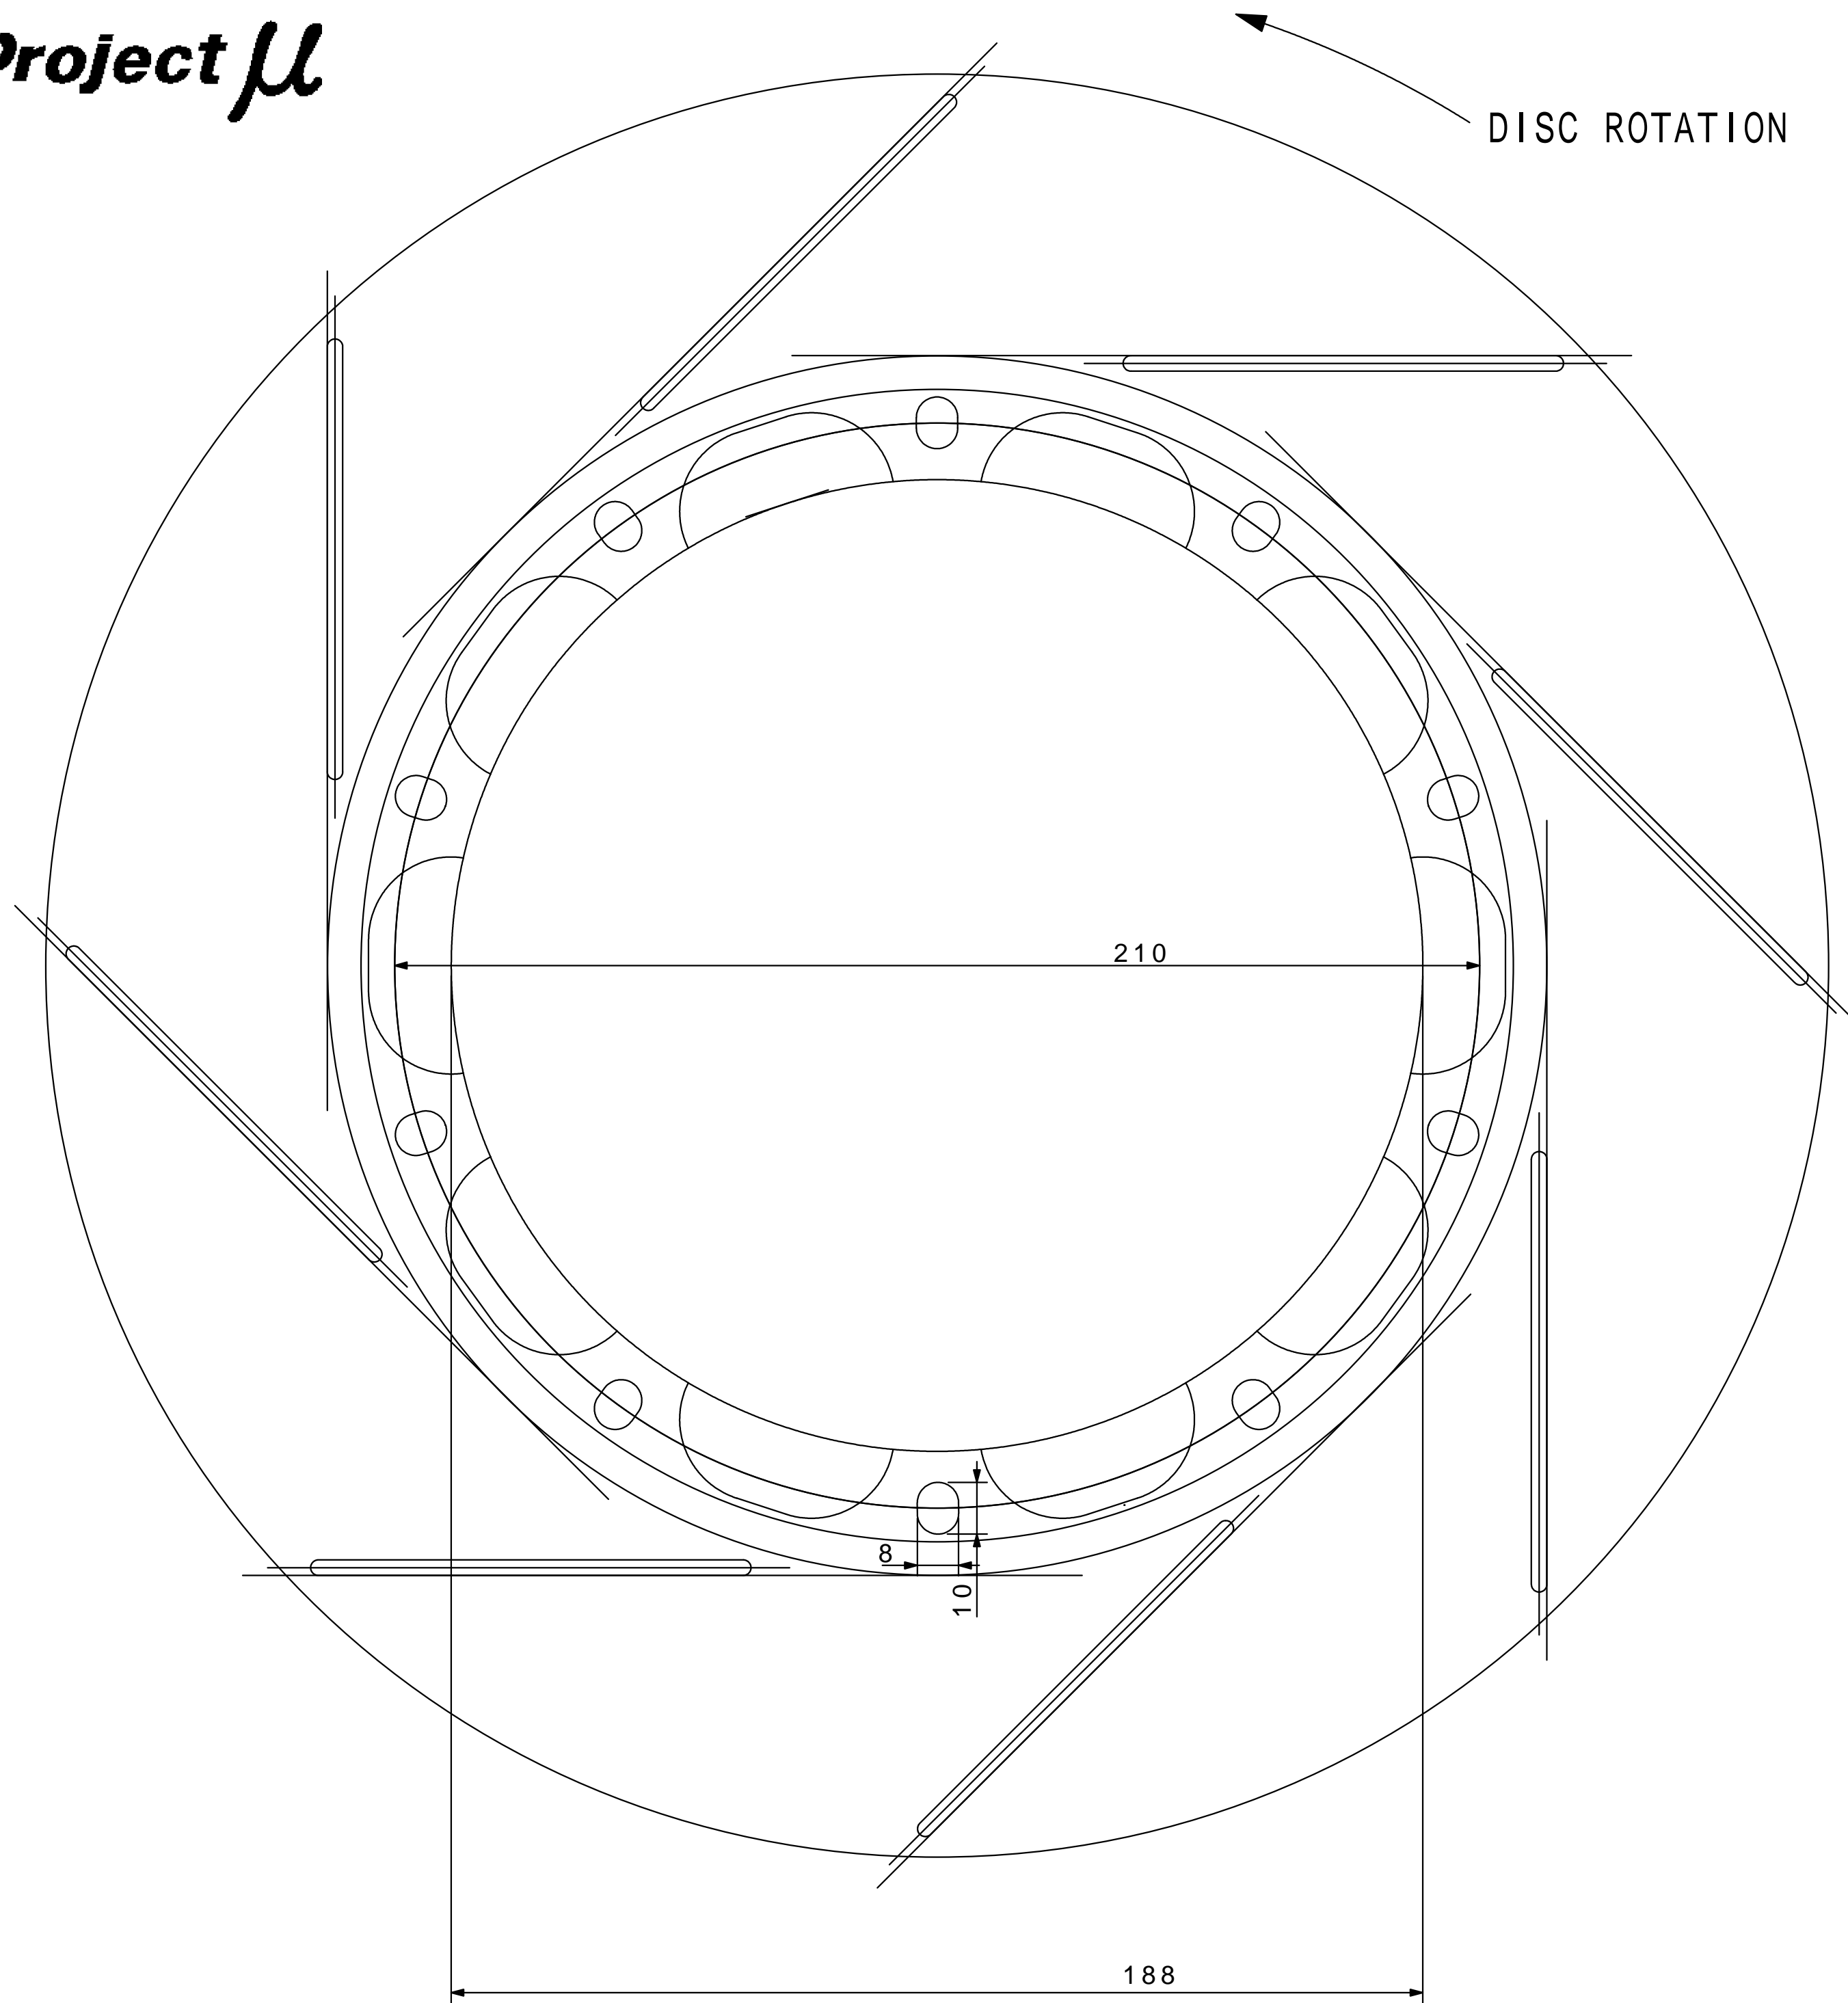

Project μ

NAME	RACING DISC ROTOR
PARTS No.	GRO06 R/L