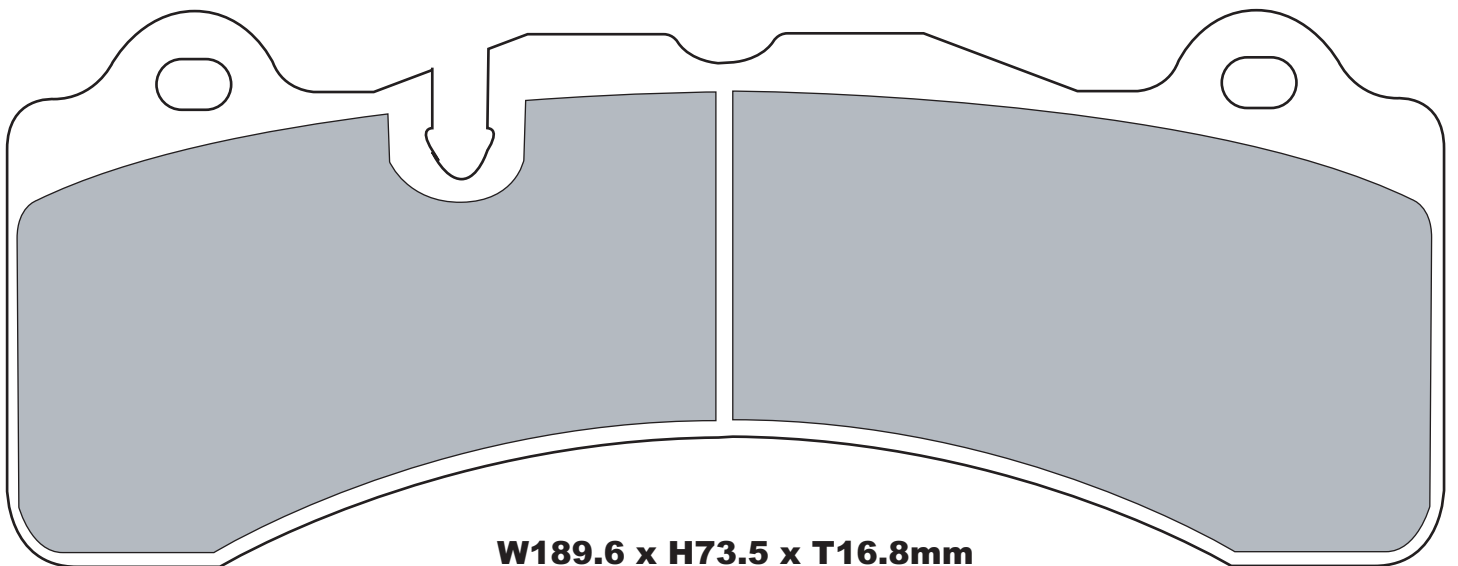

Z530

FRONT: MERCEDES BENZ

W189.6 x H73.5 x T16.8mm