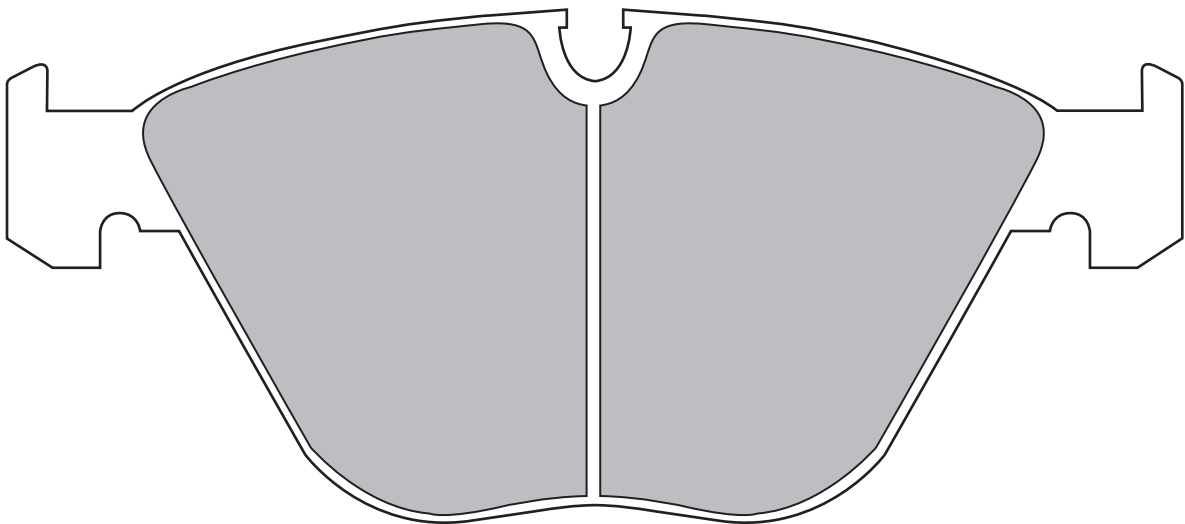

# Z322b

FRONT: BMW 323i/325i (E90/2007.3-)  
BMW 320i/325i Touling (E91/2007.3-)

**W155 × H68mm**