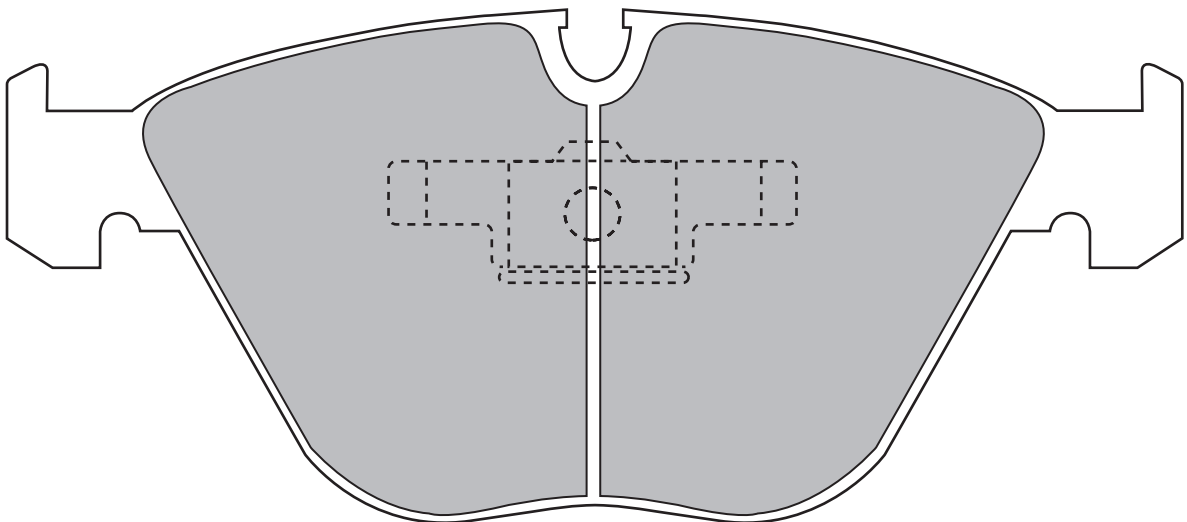

Z322

FRONT: BMW 5 Series (E60/65)

W155 × H68mm