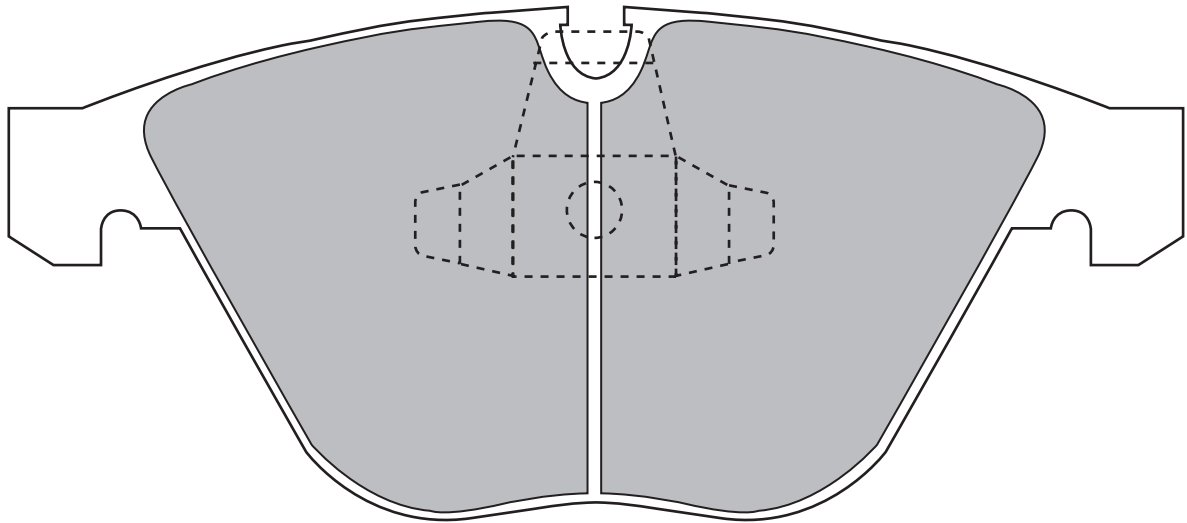

Z322

FRONT: BMW 5 Series (E60/65)

W155 × H68mm