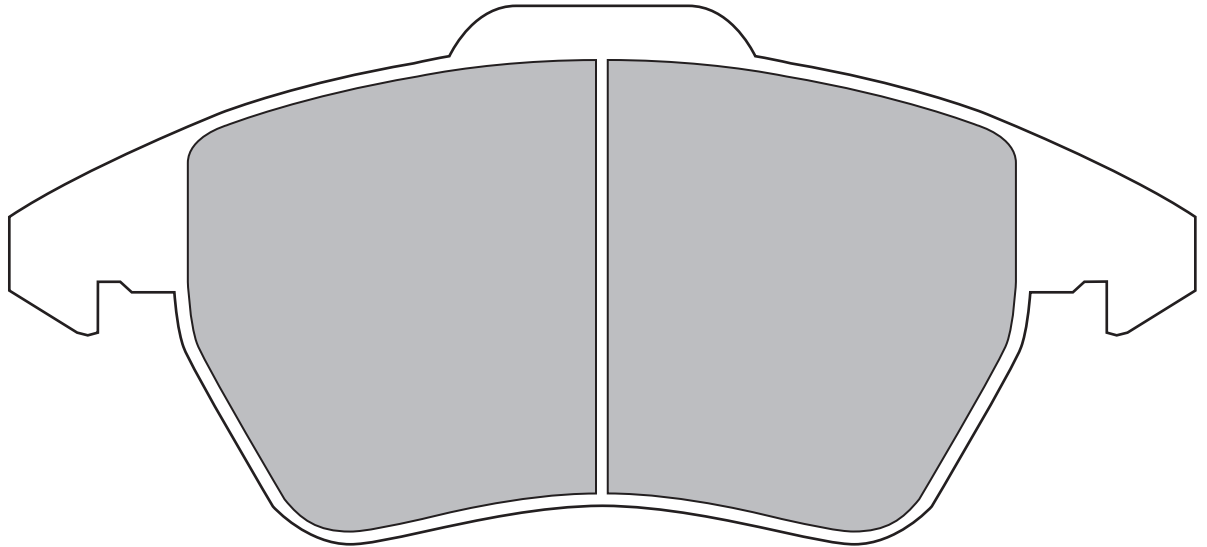

# Z316SA1

FRONT: VW (GOLF5)

**W156.4 × H71.4mm**

**W156.4 × H66mm**