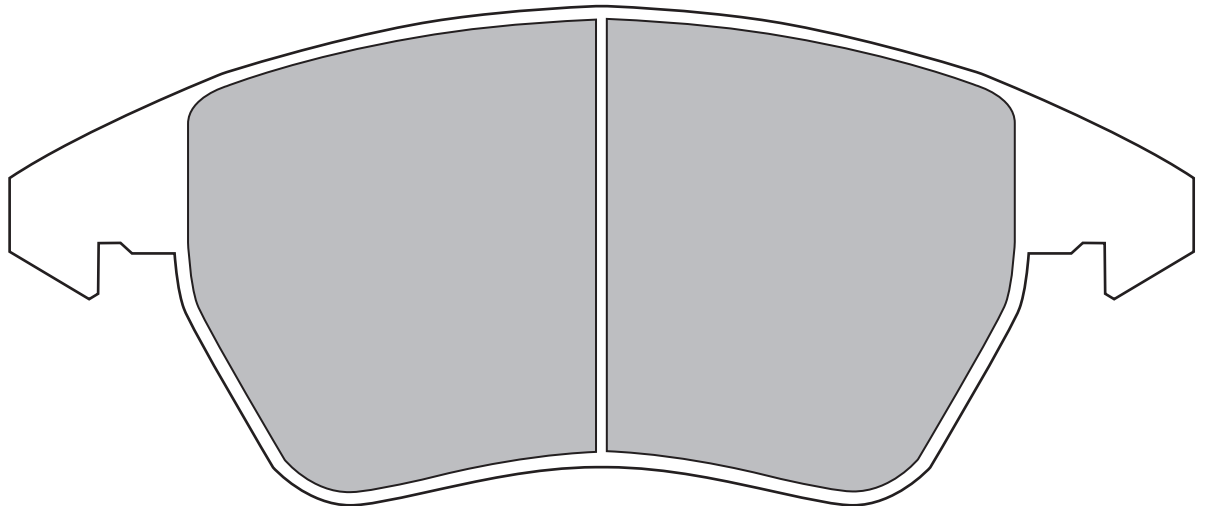

# Z316SA1

FRONT: VW (GOLF5)

**W156.4 × H71.4mm**

**W156.4 × H66mm**