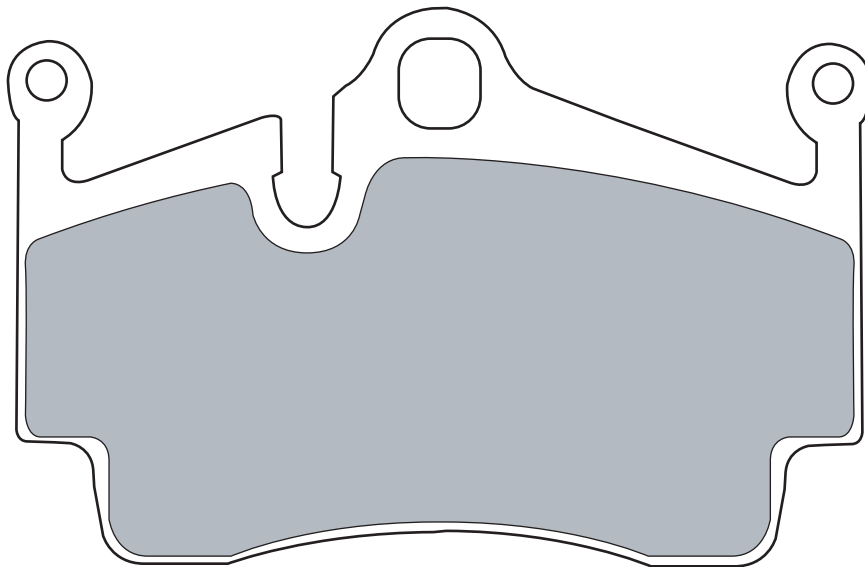

Z255

REAR: PORSCHE CAYMAN 2.7

W112.3 x H73.0 x T15.3mm